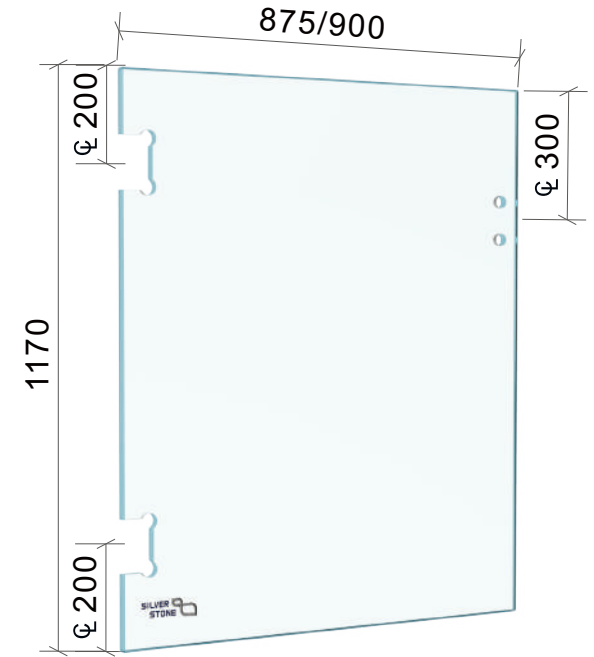

Drawing ID
UC1170

Drawing ID
UC1170PH

Drawing ID
UC1170PG

MATERIAL:

12mm Ultra Clear Toughened Glass

CATALOGUE AND DESCRIPTION:

- > Glass Products
- > Pool Fence Glass
- > UC1170 Series

NOTES: