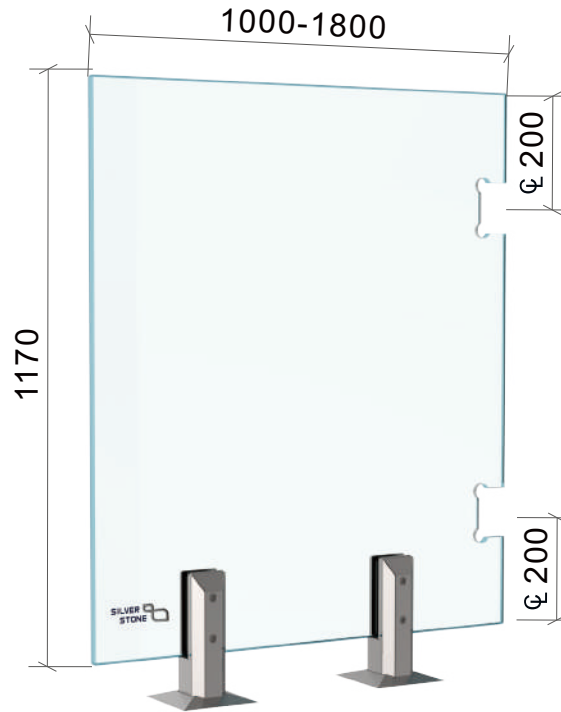

Drawing ID
UC1170

Drawing ID
UC1170PH

Drawing ID
UC1170PG

MATERIAL:

12mm Ultra Clear Toughened Glass

CATALOGUE AND DESCRIPTION:

- > Glass Products
- > Pool Fence Glass
- > UC1170 Series

NOTES: